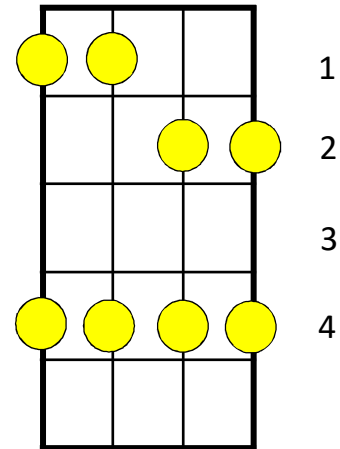

Gimme Shelter - Improvising Exercise

(play just like Keith Richards)

Youtube: <https://youtu.be/RbmS3tQJ70s>

Intro & Chorus:

| Db | B | A | A |

Verse:

||: Db | Db | Db | Db :||
Db | B | A | A B |

Pentatonic Scale

This Pentatonic shape can be moved down the fretboard to play in different keys.